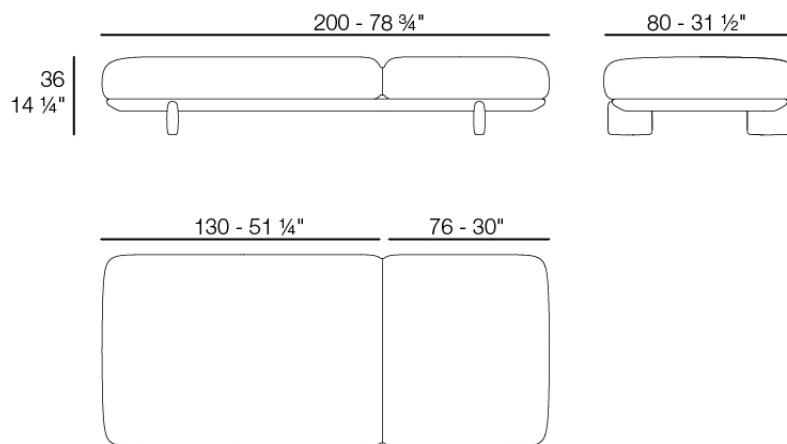

Its iroko wood legs add a touch of elegance and warmth, while providing stability and a connection to nature.

Weight: 33 Kg

MILOS Tumbona
MILOS Sun Chaise
Ref. 70013

Finishes

finishes

POLYURETHANE

Ref. 70013